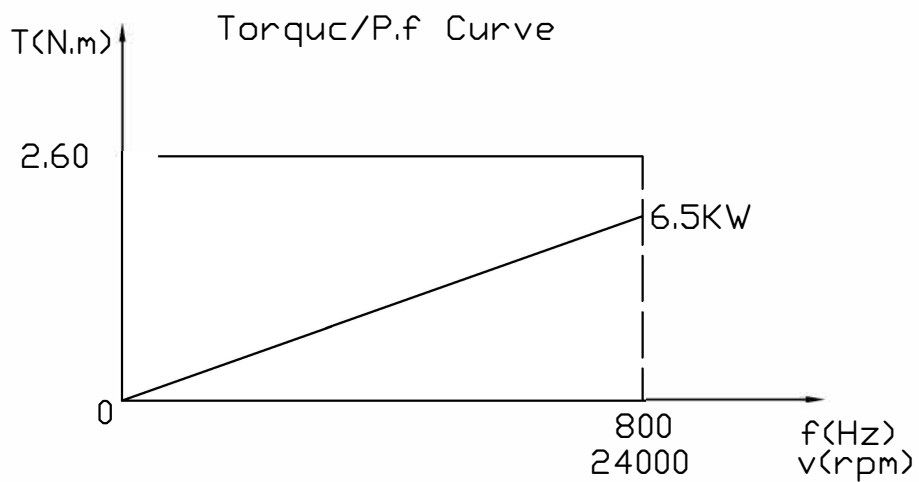

GDL120-30-24Z/6.5  
6.5KW 380V 13.5A  
800Hz 24000rpm

注: TA:20°C Serv:S1 Water cooling