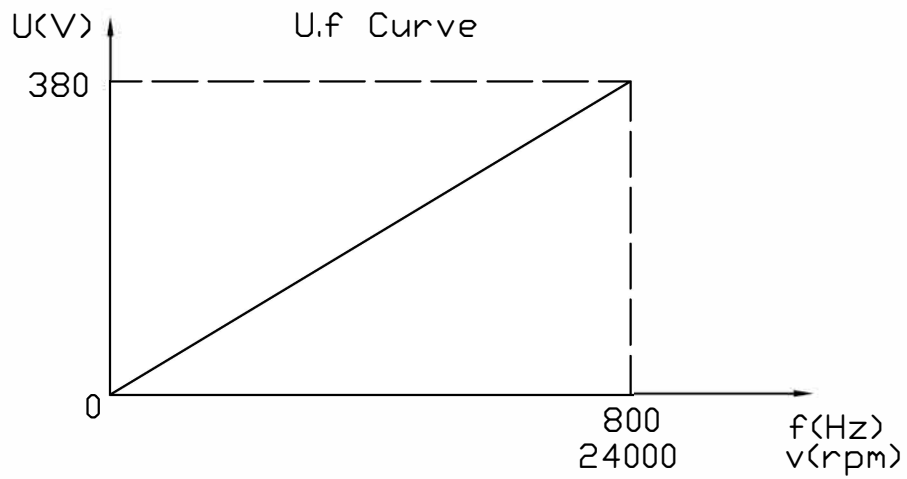

GDL120-30-24Z/6.5  
6.5KW 380V 13.5A  
800Hz 24000rpm

注: TA:20°C Serv:S1 Water cooling