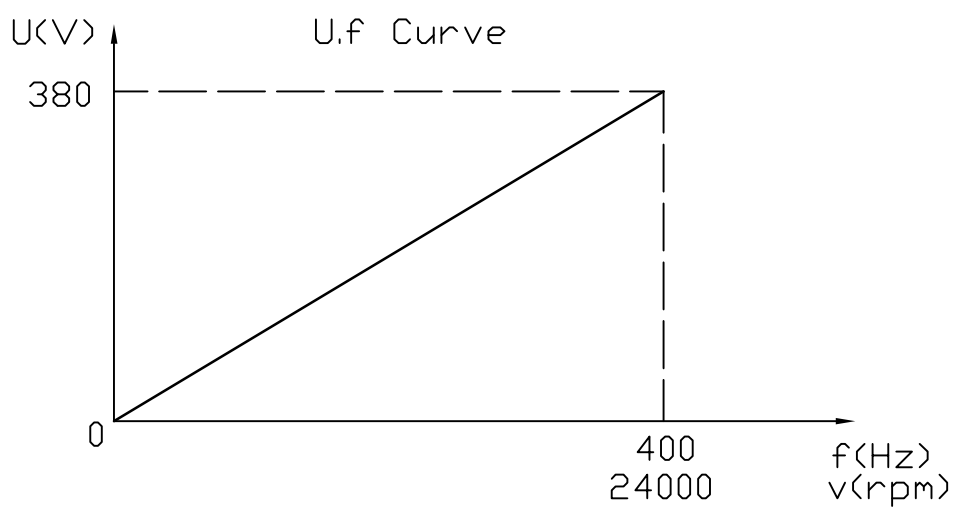

GDK125-24Z/6.5  
6.5KW 380V 13A  
400Hz 24000rpm

TA:20°C

Serv:S1

Water cooling