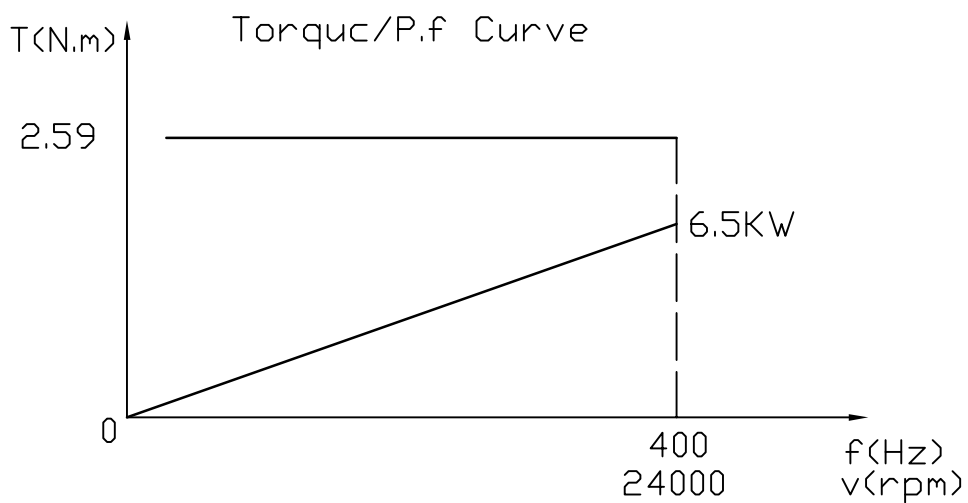

GDK125-24Z/6.5  
6.5KW 380V 13A  
400Hz 24000rpm

TA:20°C

Serv:S1

Water cooling