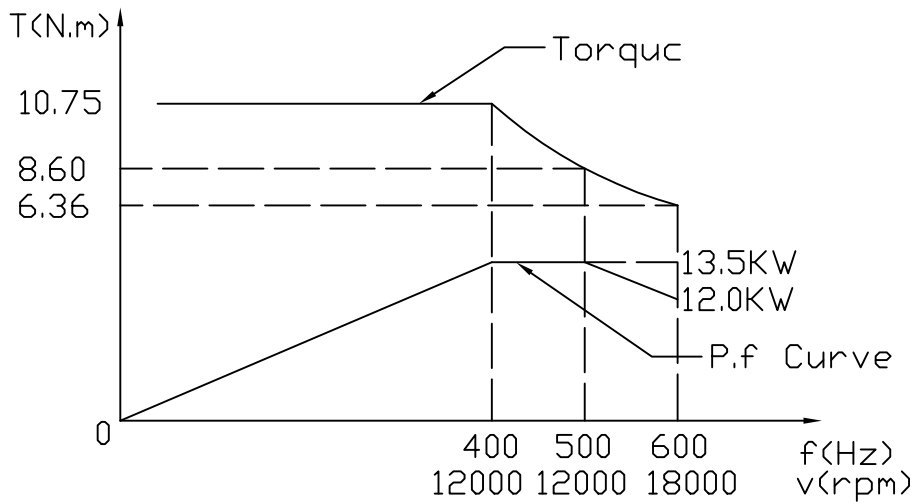

GDF87-18Z/13.5
380V 31.0A 4P

TA:20°C Serv:S6 60%
Air cooling (24V/2ADC phase fan)