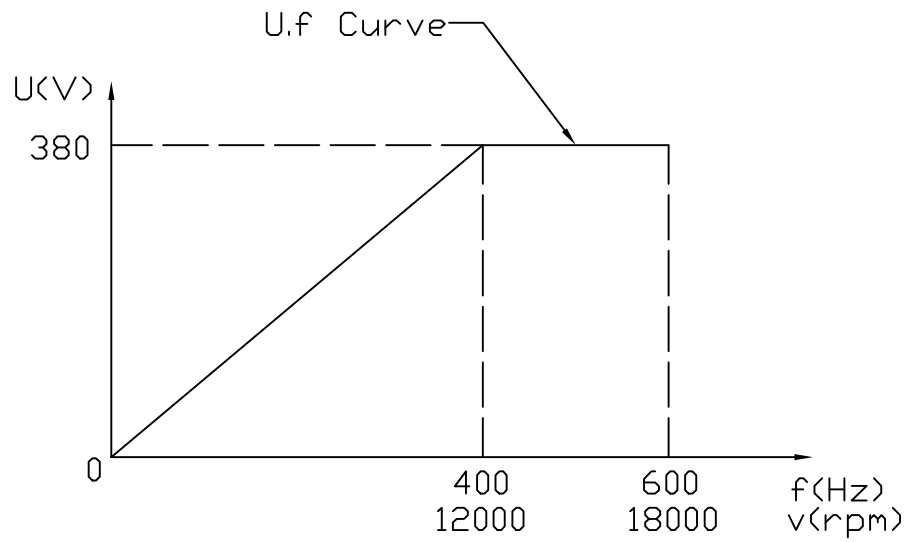

GDF87-18Z/13.5
380V 31.0A 4P

TA:20°C Serv:S6 60%
Air cooling (24V/2ADC phase fan)